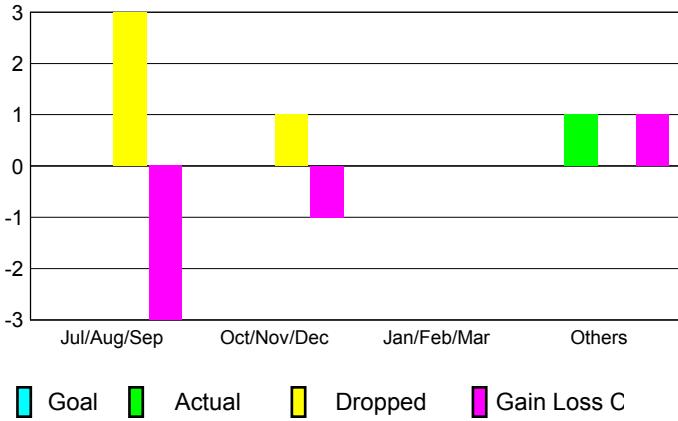

GMT: **MICHAEL BUTLER**

Location: **TEXAS**

GMT CA: **1**

CLUBS

Month	New Club Goal	Actual New Clubs	Actual Dropped Clubs	Gain/Loss of Clubs
2012-2013				
Jul/Aug/Sep	0	0	3	-3
Oct/Nov/Dec	0	0	1	-1
Jan/Feb/Mar	0	0	0	0
Apr/May/June	0	1	0	1
Totals	0	1	4	-3

Club Results 2012-2013

Goal, New, Dropped, Gain/Loss

MEMBERSHIP

Month	Net Memb Goal	Actual New Memb	Actual Dropped Memb	Gain/Loss of Memb
2012-2013				
Jul/Aug/Sep	0	38	63	-25
Oct/Nov/Dec	0	29	68	-39
Jan/Feb/Mar	0	40	29	11
Apr/May/June	0	74	55	19
Totals	0	181	215	-34