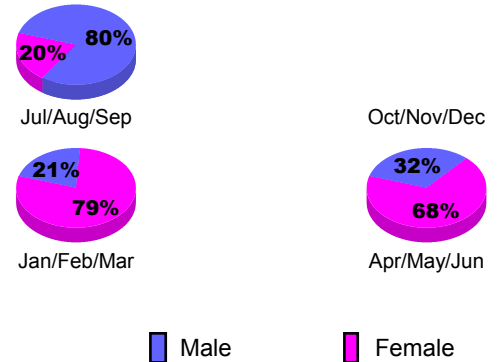

Membership Results 2012-2013

Goal, New, Dropped, Gain/Loss

YTD Status Quo Clubs 2012-2013

Status Quo Clubs Compared to Status Quo Members

Gender Comparison 2012-2013

Club Gain/Loss 2012-2013

Membership Gain/Loss 2012-2013