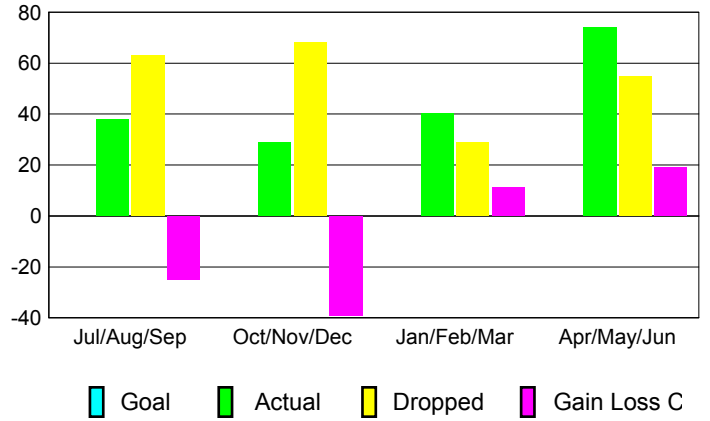

GMT: **MICHAEL BUTLER**

Location: **TEXAS**

GMT CA: **1**

CLUBS

Month	New Club Goal	Actual New Clubs	Actual Dropped Clubs	Gain/Loss of Clubs
2012-2013				
Jul/Aug/Sep	0	0	3	-3
Oct/Nov/Dec	0	0	1	-1
Jan/Feb/Mar	0	0	0	0
Apr/May/June	0	1	0	1
Totals	0	1	4	-3

Club Results 2012-2013

Goal, New, Dropped, Gain/Loss

MEMBERSHIP

Month	Net Memb Goal	Actual New Memb	Actual Dropped Memb	Gain/Loss of Memb
2012-2013				
Jul/Aug/Sep	0	38	63	-25
Oct/Nov/Dec	0	29	68	-39
Jan/Feb/Mar	0	40	29	11
Apr/May/June	0	74	55	19
Totals	0	181	215	-34

Membership Results 2012-2013

Goal, New, Dropped, Gain/Loss

YTD Status Quo Clubs 2012-2013

Status Quo Clubs Compared to Status Quo Members

Gender Comparison 2012-2013

Club Gain/Loss 2012-2013

Membership Gain/Loss 2012-2013