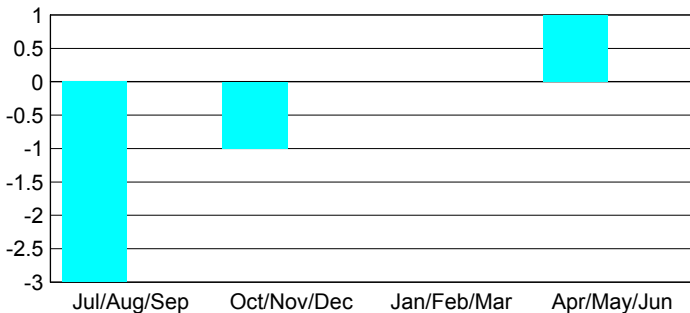

Club Results 2012-2013

Goal, New, Dropped, Gain/Loss

MEMBERSHIP

Month	Net Memb Goal	Actual New Memb	Actual Dropped Memb	Gain/Loss of Memb
2012-2013				
Jul/Aug/Sep	0	38	63	-25
Oct/Nov/Dec	0	29	68	-39
Jan/Feb/Mar	0	40	29	11
Apr/May/June	0	74	55	19
Totals	0	181	215	-34

Membership Results 2012-2013

Goal, New, Dropped, Gain/Loss

YTD Status Quo Clubs 2012-2013

Status Quo Clubs Compared to Status Quo Members

Gender Comparison 2012-2013

Club Gain/Loss 2012-2013

Membership Gain/Loss 2012-2013